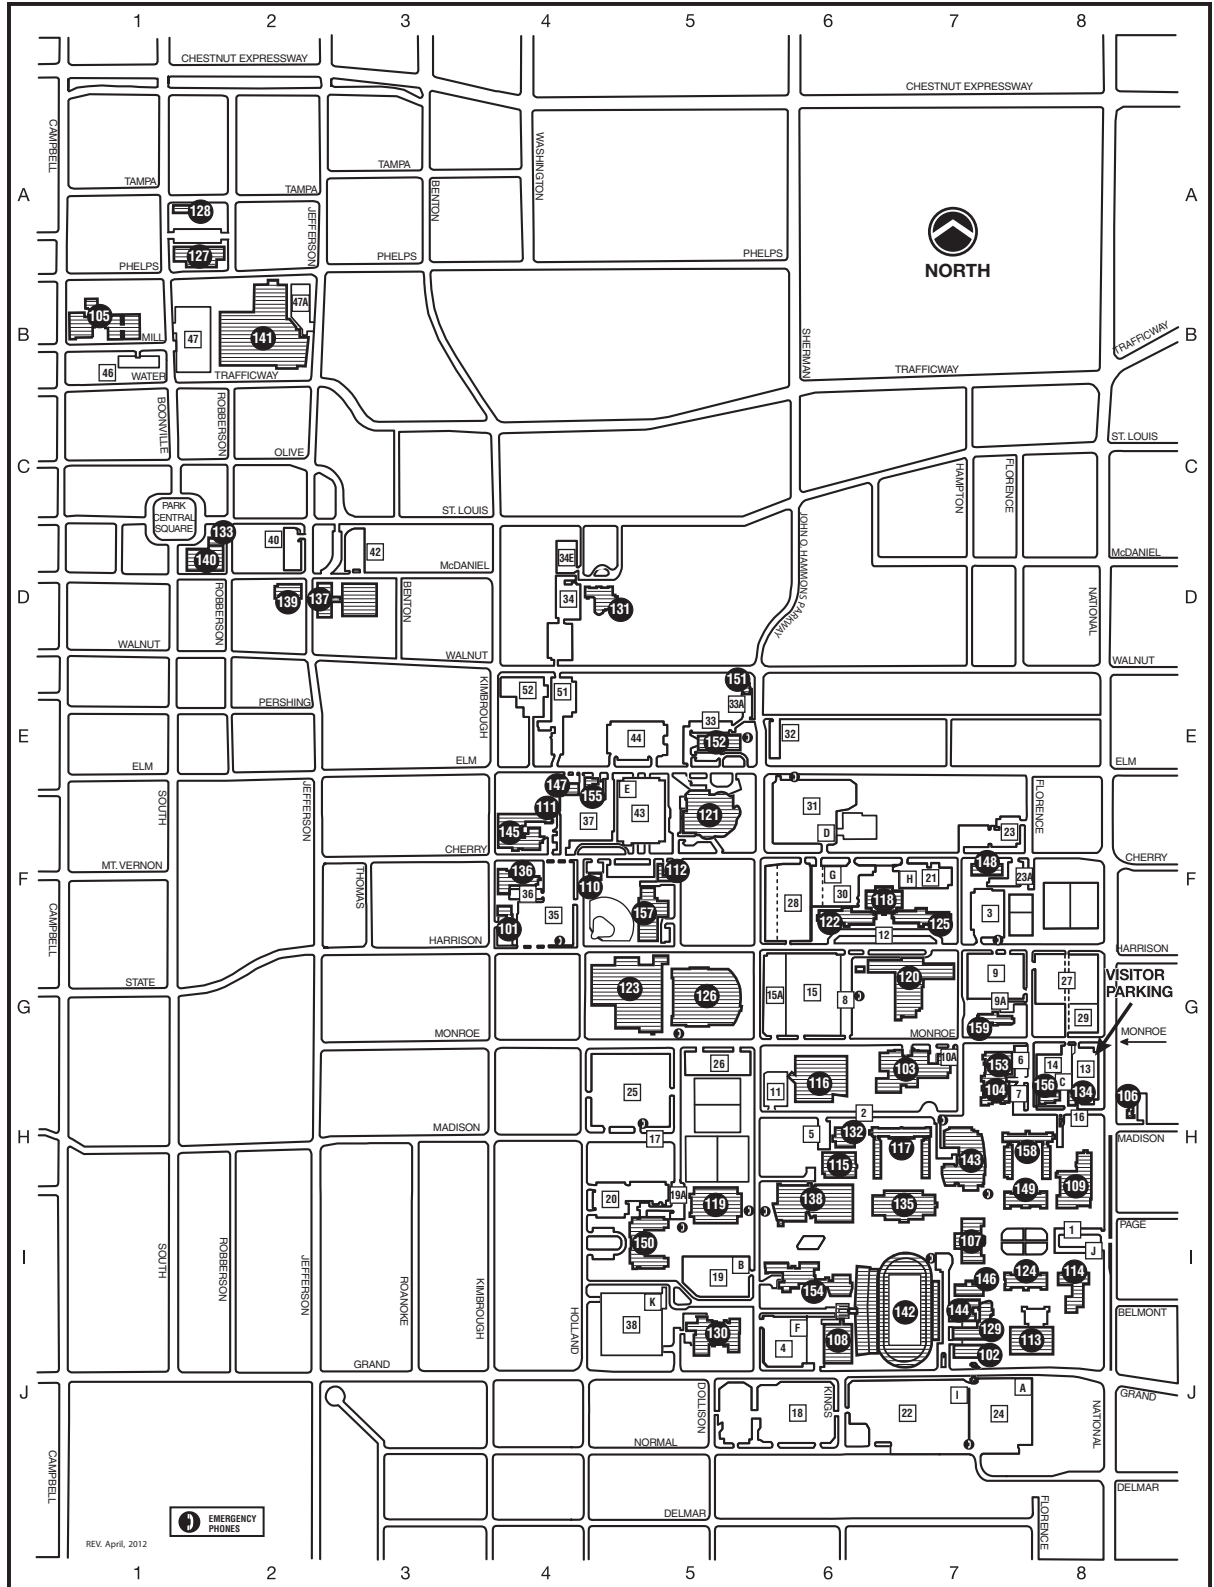

FACILITIES

Archaeological Research, Bernice Warren Center for	101	4-F
Art Annex	102	7-J
Blair-Shannon House	103	7-G
Bookstore, Baker	104	7-H
Brick City	105	1-B
Burgess House	106	8-H
Carrington Hall	107	7-I
Central Stores and Maintenance	108	6-J
Cheek Hall	109	8-H
Cherry Hall	110	4-F
Child Development Center	111	4-E
Clay Hall	112	5-F
Craig Hall	113	8-J
Ellis Hall	114	8-I
Forsythe Athletics Center	115	6-H
Foster Recreation Center, Bill R. Foster and Family	116	6-H
Freudenberger House	117	7-H
Garst Dining Center	118	6-F
Glass Hall, David D.	119	5-I
Greenwood Laboratory School	120	7-G
Hammons Hall for the Performing Arts, Juanita K.	121	5-F
Hammons House	122	6-F
Hammons Student Center, John Q.	123	5-G
Hill Hall	124	8-I
Hutchens House	125	7-F
JQH Arena	126	5-G
JVIC (Roy Blunt Jordan Valley Innovation Center)	127	1-A
JVIC Labs	128	1-A
Karls Hall	129	7-J
Kemper Hall	130	5-J
Kentwood Hall	131	4-D
Kings Street Annex	132	6-H
Levy/Wolf Building	133	2-D
Madison Hall	134	8-H
McDonald Hall and Arena	135	7-I
McQueary Family Health Sciences Hall	136	4-F
Meyer Alumni Center, Kenneth E.	137	2-D
Meyer Library, Duane G.	138	6-I
Morris Center for Continuing Education, Jim D.	139	2-D
Park Central Office Building	140	2-D
Plaster Center for Free Enterprise and Business Development, Robert W.	141	2-B
Plaster Sports Complex, Robert W.	142	7-I
Plaster Student Union, Robert W.	143	7-H
Power House	144	7-I
Professional Building	145	4-F
Pummill Hall	146	7-I
Safety and Transportation Offices/Police Substation	147	4-E
Scholars House	148	7-F
Siceluff Hall	149	8-I
Strong Hall	150	5-I
Student Exhibition Center	151	5-E
Sunvilla Tower	152	5-E
Taylor Health and Wellness Center	153	7-G
Temple Hall	154	6-I
Transit Operations Center	155	4-E
University Hall	156	8-H
Wehr Band Hall	157	5-F
Wells House	158	8-H
Woods House	159	7-G